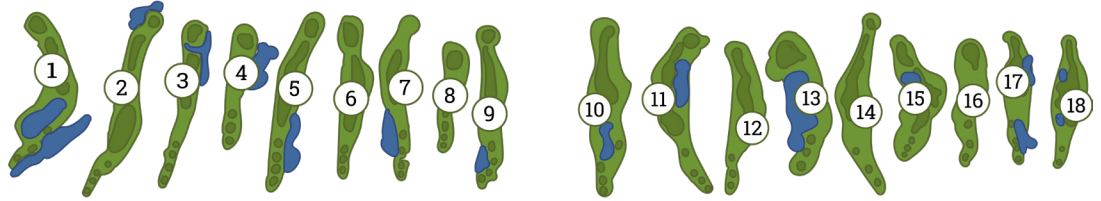

OTHER COURSES:

THE CORRECT WAY TO REPAIR A BALL MARK

1. Place divot tool in ground directly around ball mark.
2. Push the earth forward over the ball mark.
3. Do this repeatedly around entire ball mark until fixed.
4. Gently tap down the earth with your putter.

PACE OF PLAY ETIQUETTE

- Do not use the honour system, when a player is ready, execute shot
- Ready golf means thinking ahead so when it becomes your turn, you are ready to play
- Keep your pre-shot routine to 15 seconds or less, especially on greens. Putt continuously until you hole out.
- Good golf etiquette does not mean staying ahead of the group behind you; rather, it means keeping up with the group in front of you

www.cardinal18.com | (705) 878-1010
935 Elm Tree Rd, Little Britain, ON K0M 2C0

Scorer:

Attest:

Date:

Hole	1	2	3	4	5	6	7	8	9	OUT
GOLD	376	560	316	182	361	399	359	200	385	3138
BLUE	332	533	304	156	335	360	293	172	364	2849
WHITE	296	505	278	144	326	333	280	158	349	2669
RED	286	477	250	93	305	315	266	135	316	2443
Handicaps	5	1	7	17	11	3	13	15	9	
Pace of Play (mins.)	11	19	11	10	13	14	11	12	16	1:57
PAR	4	5	4	3	4	4	4	3	4	35

10	11	12	13	14	15	16	17	18	IN	TOT	Rating/Slope		
346	512	461	151	398	576	199	347	444	3434	6572	72.5/136		
342	477	424	135	353	525	188	317	418	3179	6028	70.1/127		
295	455	391	119	319	502	168	294	359	2902	5571	M: 68.0/118 W: 73.1/139		
254	372	341	99	285	433	131	250	320	2485	4928	M: 64.3/113 W: 69.7/126		
12	4	6	18	10	2	16	14	8			HCP	NET	ADJ
10	18	14	9	13	19	11	12	13	1:59	Total Time 3:56			
4	5	4	3	4	5	3	4	4	36	71			